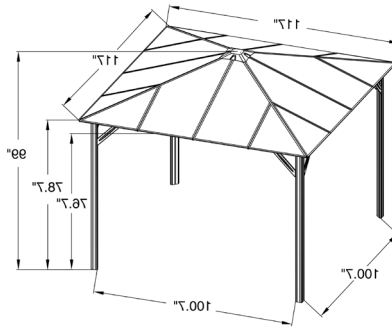

Enjoy family, friends, and outdoor living under your new Hanover Hardtop Gazebo.

Features

- Available with or without sunshade curtains and mosquito netting (tiebacks included)
- All-weather materials resist rust, corrosion, and UV rays
- Double walled polycarbonate panels block harmful UV rays (0.24 inches thick)
- Sloped roof allows efficient water runoff to keep you dry
- Heavy-duty aluminum construction with high-performance powder coating
- 4 strong posts with corner braces and full feet anchor kits for secure installation
- Full assembly required - hardware and instructions included

The **Hardtop Gazebo** Collection

ITEM	MODEL	EXTERIOR DIMENSIONS	INTERIOR DIMENSIONS	ENTRANCE HEIGHT
10' x 10' Polycarbonate Gazebo ONLY	HANGAZ10X10-GRY	9.8' W X 9.8' D X 8.25' H	8.3' D x 8.3' W x 8' H	6.4 FT.
10' x 10' Polycarbonate Gazebo w/ Curtains & Netting	HANGAZCN10X10-GRY	9.8' W X 9.8' D X 8.25' H	8.3' D x 8.3' W x 8' H	6.4 FT.
Polyester Sunshade Curtains for 10' x 10' Gazebo (4 panels)	HANGAZ10X10-C-GRY	110" W X 76.5"H EACH	N/A	N/A
Zippered Mosquito Netting for 10' x 10' Gazebo (4 panels)	HANGAZ10X10-N-GRY	110" W X 76.5"H EACH	N/A	N/A

ITEM	MODEL	EXTERIOR DIMENSIONS	INTERIOR DIMENSIONS	ENTRANCE HEIGHT
13 x 10' Polycarbonate Gazebo ONLY	HANGAZ13X10-GRY	13' W X 9.8' D X 8.25' H	11.5' D x 8.3' W x 8' H	6.4 FT.
13' x 10' Polycarbonate Gazebo w/ Curtains & Netting	HANGAZCN13X10-GRY	13' W X 9.8' D X 8.25' H	11.5' D x 8.3' W x 8' H	6.4 FT.
Polyester Sunshade Curtains for 13' x 10' Gazebo (4 panels)	HANGAZ13X10-C-GRY	130" W X 76.5"H EACH	N/A	N/A
Zippered Mosquito Netting for 13' x 10' Gazebo (4 panels)	HANGAZ13X10-N-GRY	130" W X 76.5"H EACH	N/A	N/A