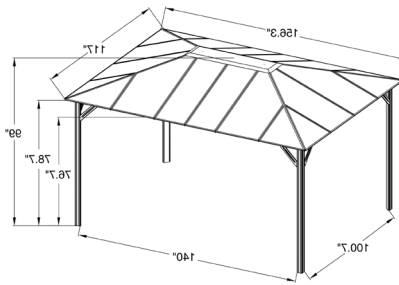

Enjoy family, friends, and outdoor living under your new Hanover Hardtop Gazebo.

Features

- Available with or without sunshade curtains and mosquito netting (tiebacks included)
- All-weather materials resist rust, corrosion, and UV rays
- Double walled polycarbonate panels block harmful UV rays (0.24 inches thick)
- Sloped roof allows efficient water runoff to keep you dry
- Heavy-duty aluminum construction with high-performance powder coating
- 4 strong posts with corner braces and full feet anchor kits for secure installation
- Full assembly required - hardware and instructions included

The **Hardtop Gazebo** Collection

ITEM	MODEL	EXTERIOR DIMENSIONS	INTERIOR DIMENSIONS	ENTRANCE HEIGHT
10' x 10' Polycarbonate Gazebo ONLY	HANGAZ10X10-GRY	9.8' W X 9.8' D X 8.25' H	8.3' D x 8.3' W x 8' H	6.4 FT.
10' x 10' Polycarbonate Gazebo w/ Curtains & Netting	HANGAZCN10X10-GRY	9.8' W X 9.8' D X 8.25' H	8.3' D x 8.3' W x 8' H	6.4 FT.
Polyester Sunshade Curtains for 10' x 10' Gazebo (4 panels)	HANGAZ10X10-C-GRY	110" W X 76.5"H EACH	N/A	N/A
Zippered Mosquito Netting for 10' x 10' Gazebo (4 panels)	HANGAZ10X10-N-GRY	110" W X 76.5"H EACH	N/A	N/A

ITEM	MODEL	EXTERIOR DIMENSIONS	INTERIOR DIMENSIONS	ENTRANCE HEIGHT
13 x 10' Polycarbonate Gazebo ONLY	HANGAZ13X10-GRY	13' W X 9.8' D X 8.25' H	11.5' D x 8.3' W x 8' H	6.4 FT.
13' x 10' Polycarbonate Gazebo w/ Curtains & Netting	HANGAZCN13X10-GRY	13' W X 9.8' D X 8.25' H	11.5' D x 8.3' W x 8' H	6.4 FT.
Polyester Sunshade Curtains for 13' x 10' Gazebo (4 panels)	HANGAZ13X10-C-GRY	130" W X 76.5"H EACH	N/A	N/A
Zippered Mosquito Netting for 13' x 10' Gazebo (4 panels)	HANGAZ13X10-N-GRY	130" W X 76.5"H EACH	N/A	N/A