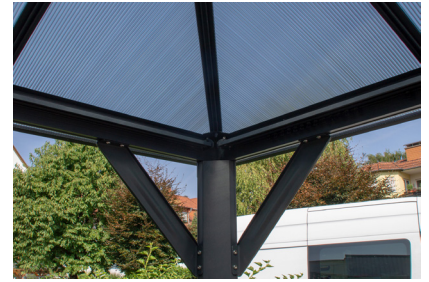

The Hardtop Gazebo Collection

Create a comfortable outdoor living room or dining room with this elegant Hardtop Gazebo by Hanover. This modern outdoor structure not only adds style to your backyard but also offers shade from the sun's harsh rays while allowing a cool breeze to pass through.

Stronger and lighter than glass, the opaque polycarbonate panels are high-impact, shatter resistant, and block harmful UV rays. The all-weather aluminum is finished with a high-performance powder coating to resist rust and corrosion for year-round use. Four strong, durable posts with corner braces and full-feet anchor kits keep it stable for years of enjoyment.

Enjoy family, friends, and outdoor living under your new Hanover Hardtop Gazebo.

Features

- Available with or without sunshade curtains and mosquito netting (tiebacks included)
- All-weather materials resist rust, corrosion, and UV rays
- Double walled polycarbonate panels block harmful UV rays (0.24 inches thick)
- Sloped roof allows efficient water runoff to keep you dry
- Heavy-duty aluminum construction with high-performance powder coating
- 4 strong posts with corner braces and full feet anchor kits for secure installation
- Full assembly required - hardware and instructions included

The **Hardtop Gazebo** Collection

ITEM	MODEL	EXTERIOR DIMENSIONS	INTERIOR DIMENSIONS	ENTRANCE HEIGHT
10' x 10' Polycarbonate Gazebo ONLY	HANGAZ10X10-GRY	9.8' W X 9.8' D X 8.25' H	8.3' D x 8.3' W x 8' H	6.4 FT.
10' x 10' Polycarbonate Gazebo w/ Curtains & Netting	HANGAZCN10X10-GRY	9.8' W X 9.8' D X 8.25' H	8.3' D x 8.3' W x 8' H	6.4 FT.
Polyester Sunshade Curtains for 10' x 10' Gazebo (4 panels)	HANGAZ10X10-C-GRY	110" W X 76.5"H EACH	N/A	N/A
Zippered Mosquito Netting for 10' x 10' Gazebo (4 panels)	HANGAZ10X10-N-GRY	110" W X 76.5"H EACH	N/A	N/A